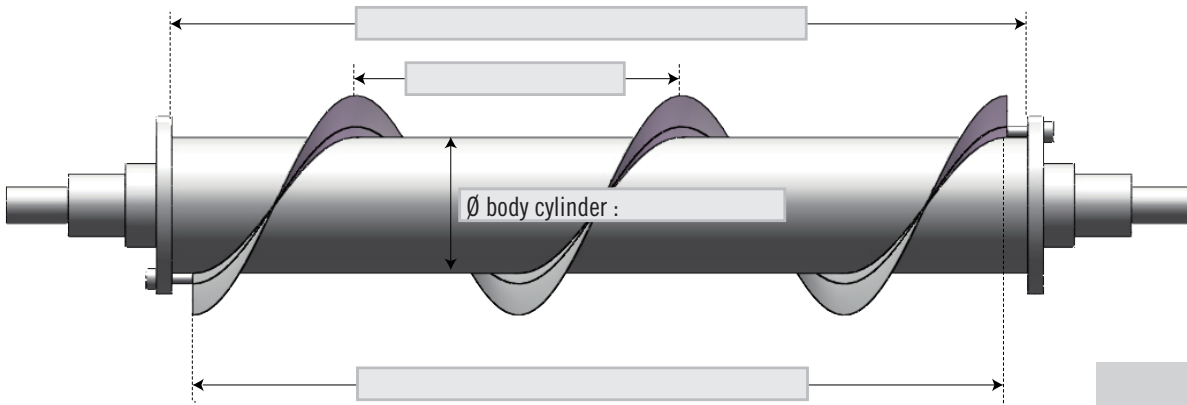

DATE

CUSTOMER

CONTACT

ADDRESS

CONCAVE SPIRAL BLADES

RIGHT HAND

LEFT HAND

BLADE THICKNESS / 1.5 MM 2 MM FIXING - SCREWS NO YES _____ ROWS

KIND OF FABRIC / WOOLEN PLUSH TERRY FLEECE CARPET OTHER

NATURE OF FIBER /

FILE CUTS PER CM / 8 10 12 14 16 18 22 0 OTHER

MACHINE BRAND & TYPE /

NUMBER OF SPIRAL BLADES (PCS) / REFERENCE ON THE MIDDLE OF BLADES /