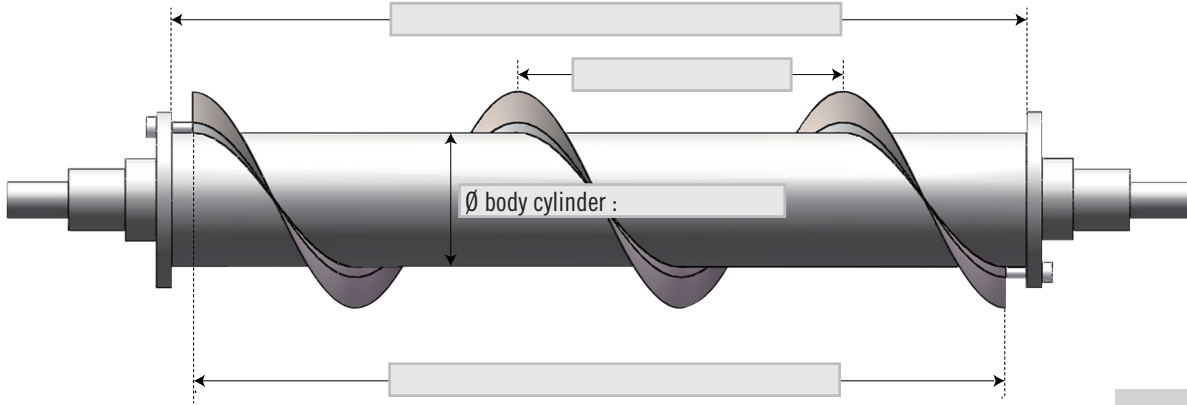

DATE

CUSTOMER

CONTACT

ADDRESS

CONCAVE SPIRAL BLADES

RIGHT HAND

LEFT HAND

BLADE THICKNESS / 1.5 MM 2 MM FIXING - SCREWS NO YES _____ ROWS

KIND OF FABRIC / WOOLEN PLUSH TERRY FLEECE CARPET OTHER

NATURE OF FIBER /

FILE CUTS PER CM / 8 10 12 14 16 18 22 0 OTHER

MACHINE BRAND & TYPE /

NUMBER OF SPIRAL BLADES (PCS) / REFERENCE ON THE MIDDLE OF BLADES /