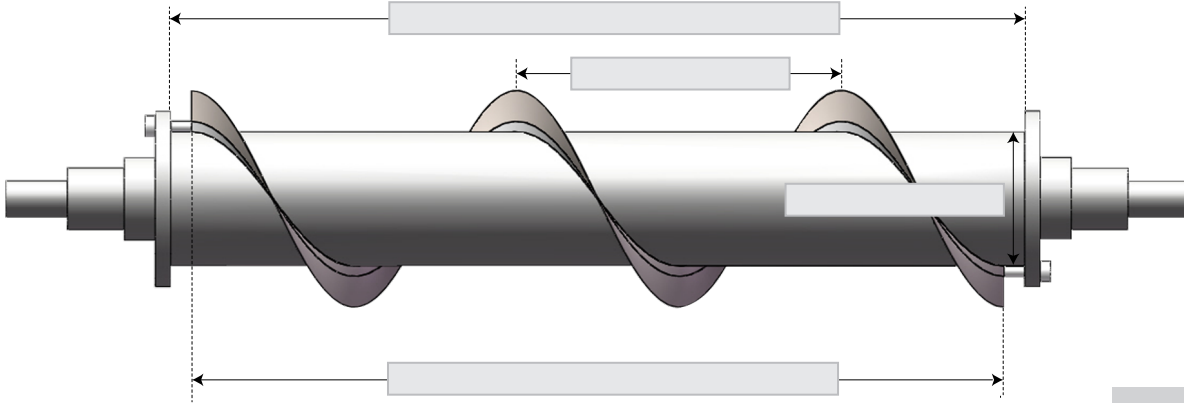

SPIRAL BLADES

RIGHT HAND

LEFT HAND

BLADE THICKNESS / 1.5 2 (MM) STRETCH-SCREW YES NO

KIND OF FABRIC / WOOLEN PLUSH TERRY CLOTH FLEECE CARPET OTHER

TEXTILE FIBER /

FILE CUTS PER CM / 8 10 12 14 16 18 OTHER

MACHINE BRAND & TYPE /

NUMBER OF SPIRAL BLADES (PCS) /

DO YOU WANT A CYLINDER ? YES NO

COMMENTS
