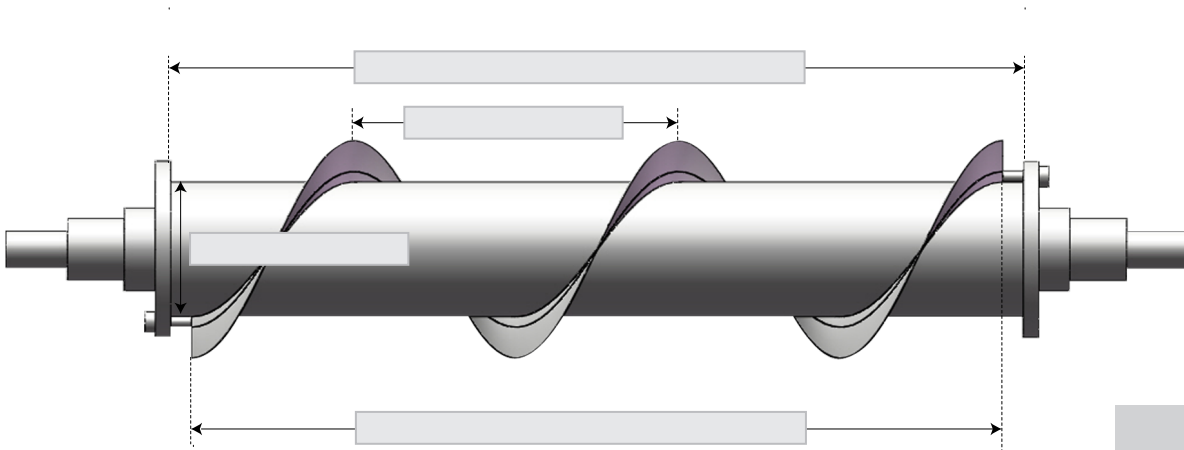

SPIRAL BLADES

RIGHT HAND

LEFT HAND

BLADE THICKNESS / 1.5 2 (MM) STRETCH-SCREW YES NO

KIND OF FABRIC / WOOLEN PLUSH TERRY CLOTH FLEECE CARPET OTHER

TEXTILE FIBER /

FILE CUTS PER CM / 8 10 12 14 16 18 OTHER

MACHINE BRAND & TYPE /

NUMBER OF SPIRAL BLADES (PCS) /

DO YOU WANT A CYLINDER ? YES NO

COMMENTS
